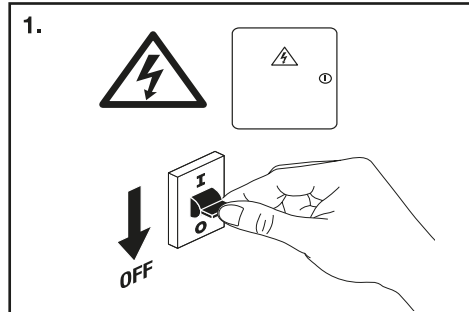

ECOCLASS SLIM DP 18 W | 36 W | 57 W

Производить подключение и монтаж/демонтаж прибора только при отключенном питании.
Монтажные аксессуары в комплекте.

NOT FOR PRINT PRODUCTION!

本品不可印刷生产

警告:
本PDF文档仅供参考，不可将本文件用于印刷生产或者制作喷绘。本文档的颜色打印或本文件在电脑屏幕中显示的色彩，在不同设备上的色彩可能会有差异，可能造成色彩的偏差。最终正式的色彩请遵照色版卡片PMS、HKS或者CMYK(青红黄黑)所定义的色彩。若本文档的打印件要获取1:1的原图尺寸，请在打印选项中进行相应的设置。