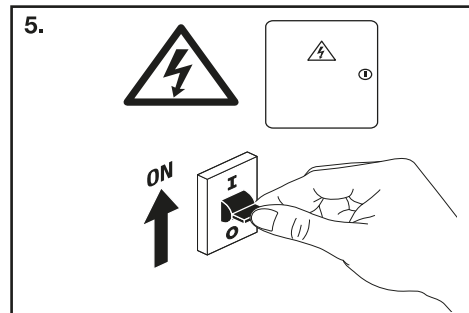

ECOCLASS SLIM DP 18 W | 36 W | 57 W

Производить подключение и монтаж/демонтаж прибора только при отключенном питании.
Монтажные аксессуары в комплекте.

NOT FOR PRINT PRODUCTION!

本品不可印刷生产

警告:
本PDF文档仅供参考，不可将本文件用于印刷生产或者制作喷绘。本文档的颜色打印或本文件在电脑屏幕中显示的色彩，在不同设备上的色彩可能会有差异，可能造成色彩的偏差。最终正式的色彩请遵照色版卡片PMS、HKS或者CMYK(青红黄黑)所定义的色彩。若本文档的打印件要获取1:1的原图尺寸，请在打印选项中进行相应的设置。